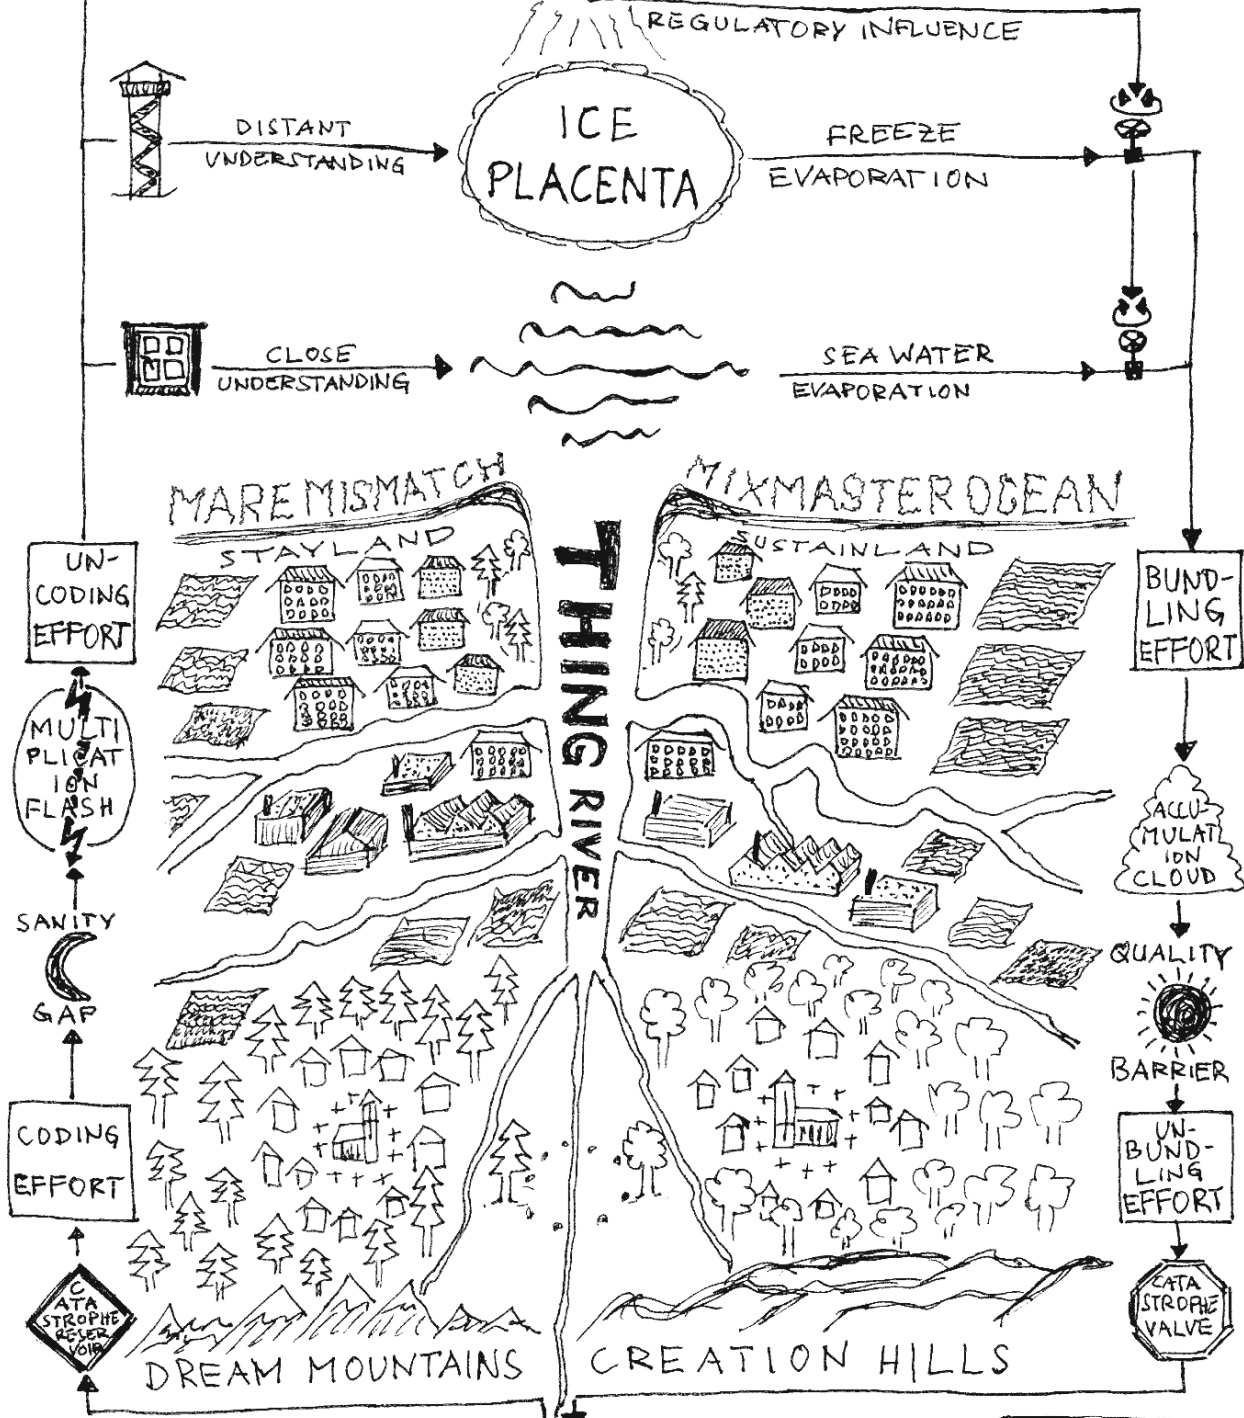

# THE LITTLEBIG ASYMMETRY

## CLIMATE CHANGE

REVOLUTIONARY CHANGE

THE LITTLEBIG ASYMMETRY  
16.3.2017 Da

# 1111

== Ba. ==  
20.2.2017

# THE PATHOLOGY OF EMPIRE

TURNED IN 7.10.2017 STARE OUT