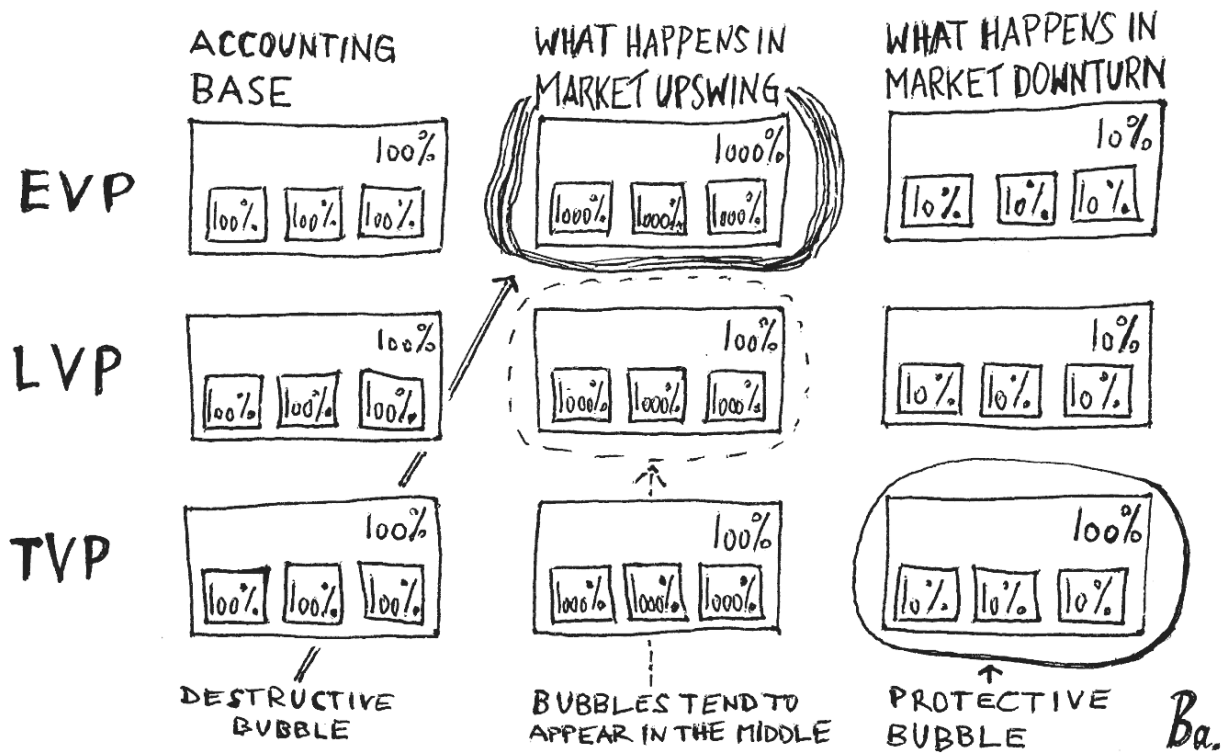

# 1111

== Ba. ==  
20.2.2017

# FINANCE = FATAALLY FLAWED

25.6.2017

# THE PATHOLOGY OF EMPIRE

TURNED IN 7.10.2017 STARE OUT